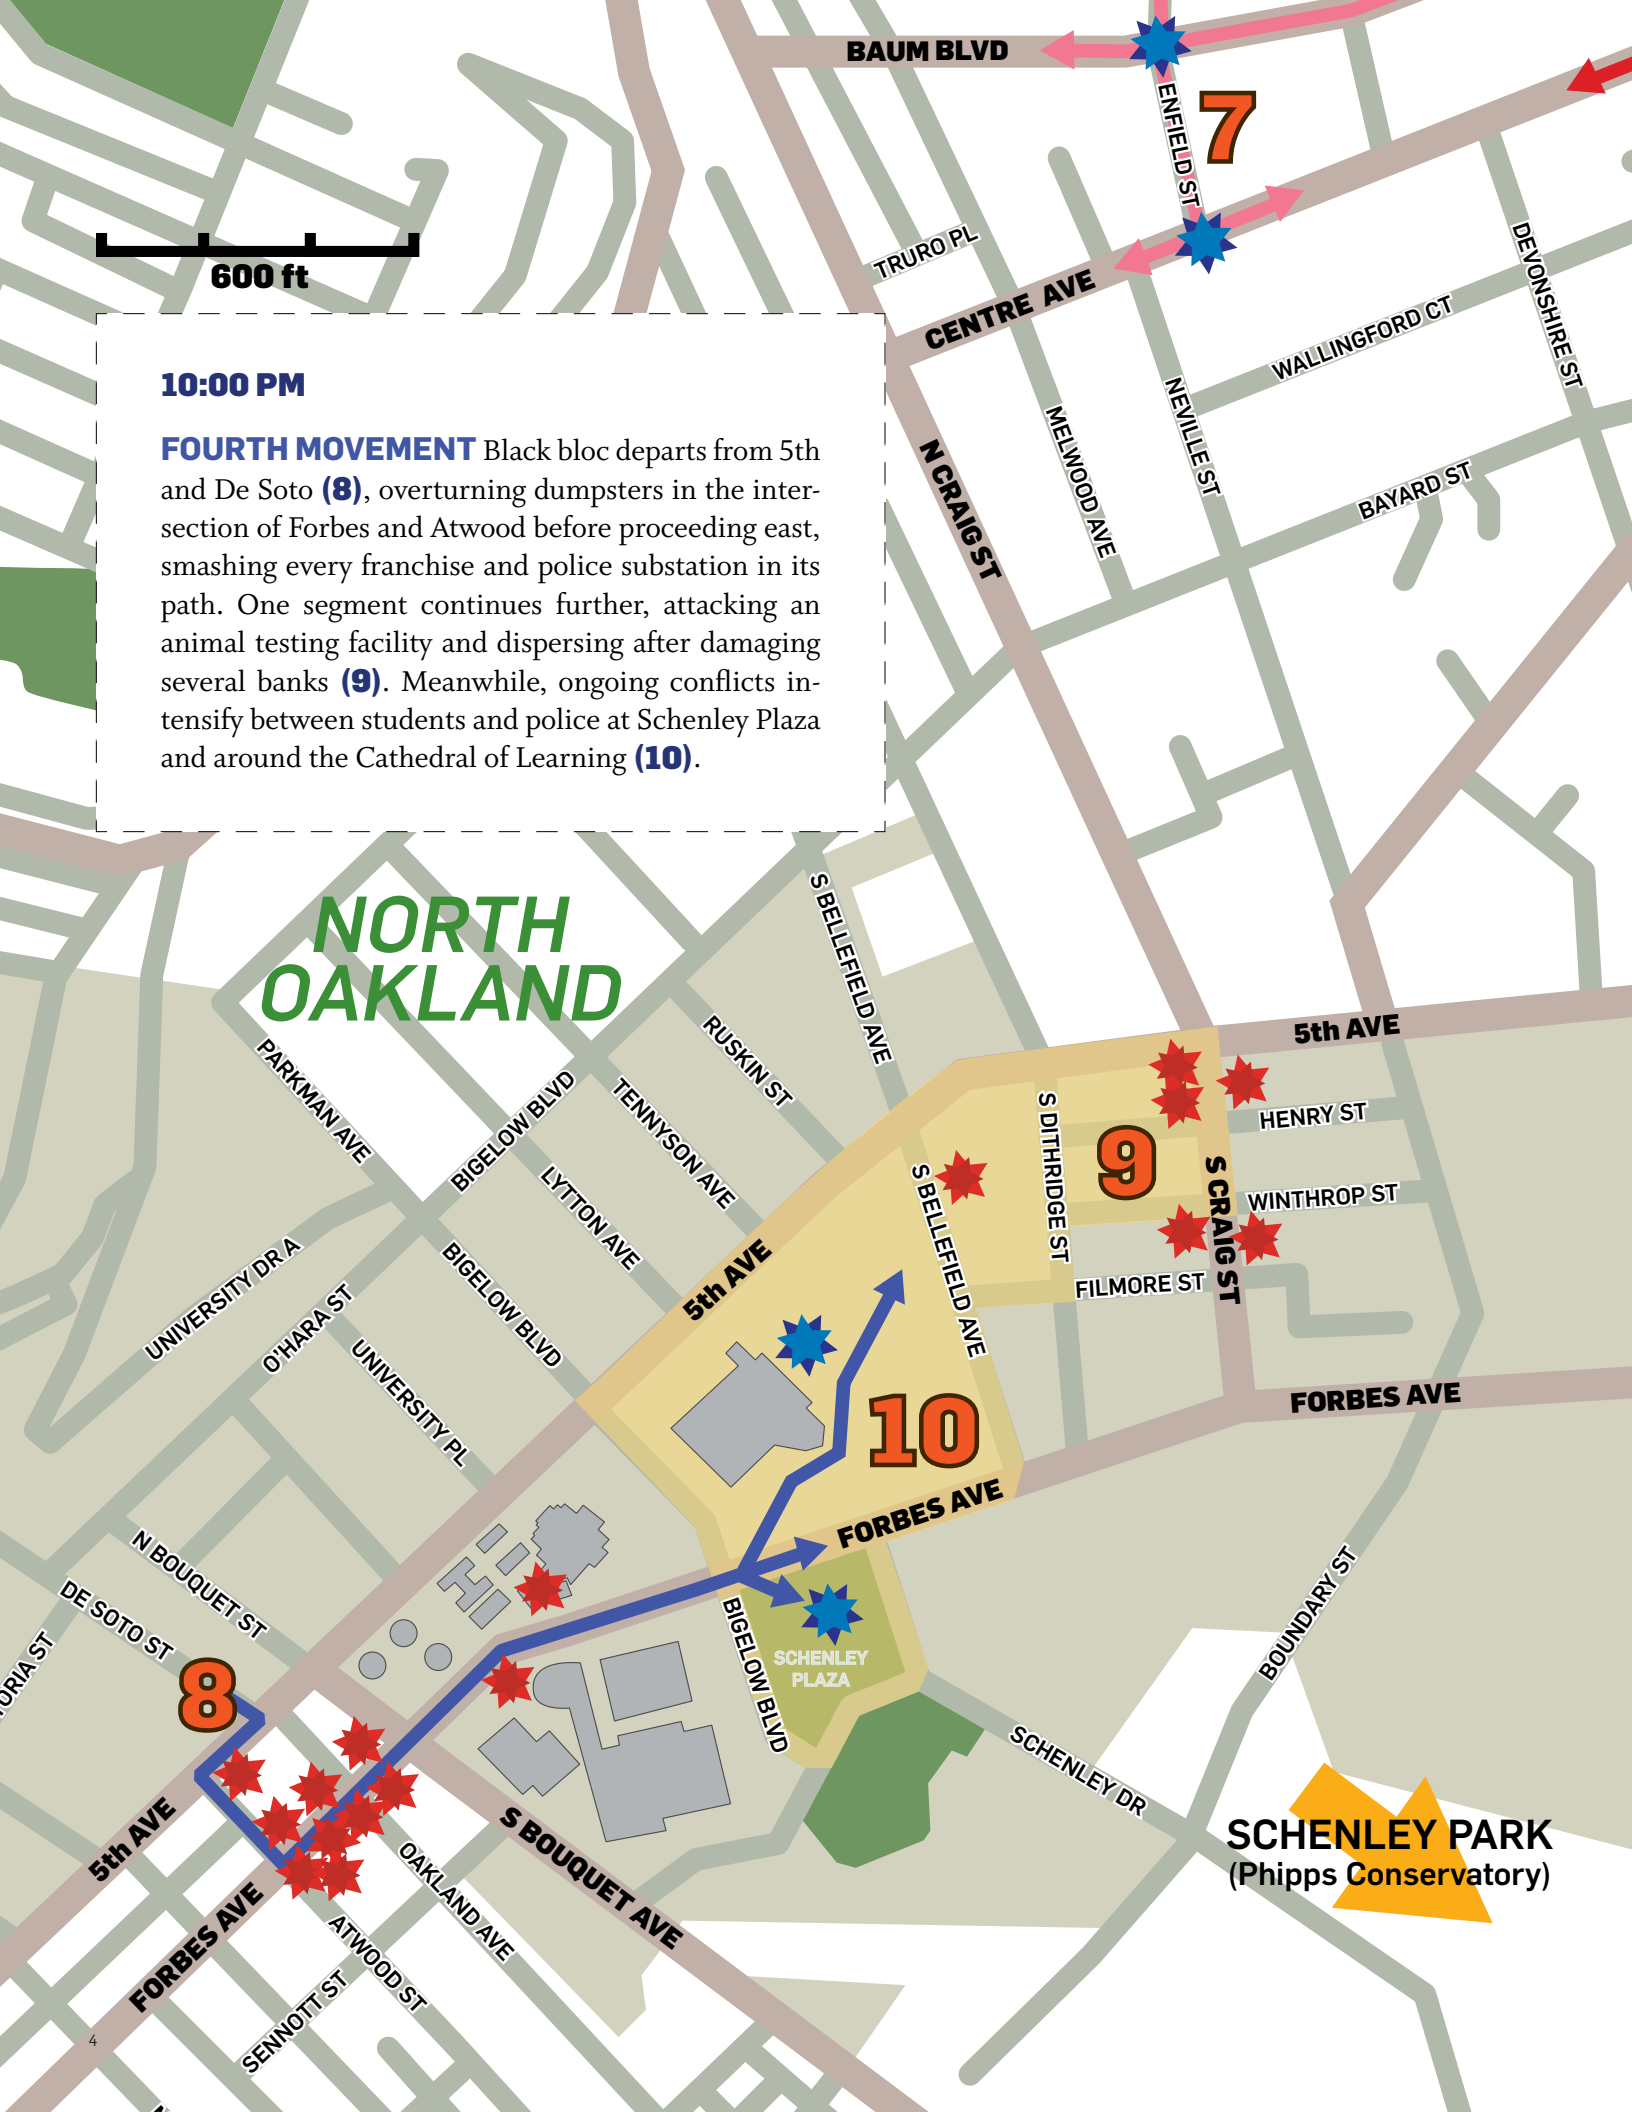

★ POLICE CONFRONTATION
 ★ PROPERTY DESTRUCTION

CONVENTION CENTER
 (2.5 miles)

600 ft

September 24, 2009

2:30 PM

FIRST MOVEMENT March sets out from Arsenal Park **(1)** and proceeds west, meeting riot police, pepper gas, and LRAD **(2)**.

3:00 PM

SECOND MOVEMENT Crowd moves east away from police, attacking PNC bank **(3)** before dispersing.

4:00 PM

THIRD MOVEMENT Protesters regroup at Friendship Park **(4)**, setting out towards Oakland; they confront riot police at Baum, and skirmishes extend south past Powhattan. One segment smashes the windows of Boston Market **(5)** and crosses the Centre bridge into Oakland, where they attack Fidelity bank **(6)** before being dispersed by police; another segment crosses via Baum, attacking a KFC and a BMW dealership before being pepper-gassed and dispersed at Enfield **(7)**.

600 ft

10:00 PM

FOURTH MOVEMENT Black bloc departs from 5th and De Soto (8), overturning dumpsters in the intersection of Forbes and Atwood before proceeding east, smashing every franchise and police substation in its path. One segment continues further, attacking an animal testing facility and dispersing after damaging several banks (9). Meanwhile, ongoing conflicts intensify between students and police at Schenley Plaza and around the Cathedral of Learning (10).